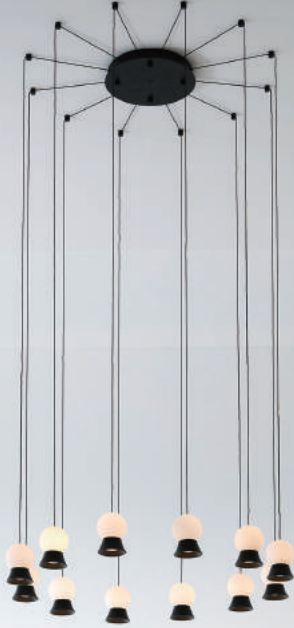

matt black

Fuji Pendant PF12

Model
SLD-1011PF12

Material
mouth-blown glass, aluminum

Light Source
LED 12 x 6.5W 3000K CRI90 2495lm

Driver
Built-in dimmable driver
(Triac dimming)
With hooks

Weight
10kg / 22lb

Color
● matt black

Hanging Schematics A

Hanging Schematics B

Hanging Schematics C

Hanging Schematics D

Hanging Schematics A

Hanging Schematics B

Hanging Schematics C