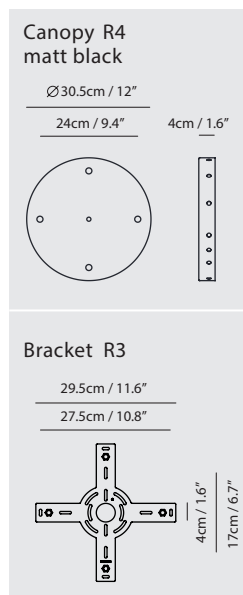

matt black

Fuji Pendant PF12

Model
SLD-1011PF12

Material
mouth-blown glass, aluminum

Light Source
LED 12 x 6.5W 3000K CRI90 2495lm

Driver
Built-in dimmable driver
(Triac dimming)
With hooks

Weight
10kg / 22lb

Color
● matt black

Hanging Schematics A

Hanging Schematics B

Hanging Schematics C

Hanging Schematics D

Hanging Schematics A

Hanging Schematics B

Hanging Schematics C

Hanging Schematics D