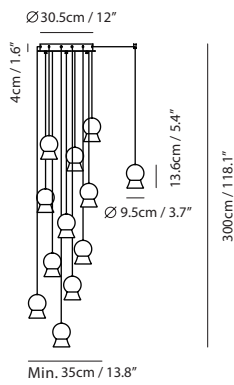

matt black

Fuji Pendant PF12

Model
SLD-1011PF12

Material
mouth-blown glass, aluminum

Light Source
LED 12 x 6.5W 3000K CRI90 2495lm

Driver
Built-in dimmable driver
(Triac dimming)
With hooks

Weight
10kg / 22lb

Color
● matt black

Hanging Schematics A

Hanging Schematics B

Hanging Schematics C

Hanging Schematics D

Hanging Schematics A

Hanging Schematics B

Hanging Schematics C

Hanging Schematics D