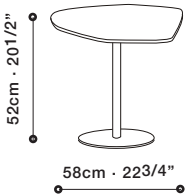

Carrera Marble