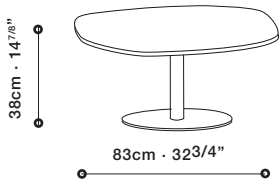

Carrera Marble