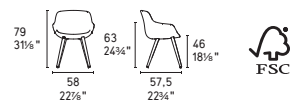

# Igloo

design by Edi & Paolo Ciani / Calligaris Studio

CS1810

NOTE Please check all available combinations in the price list