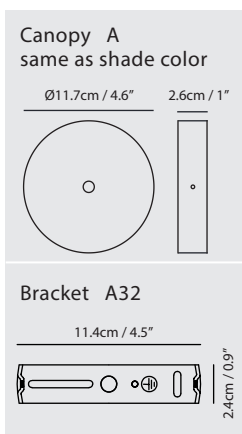

matt black

matt white

copper

matt brass

chrome

Laito Pendant L

Model
SQ-897MP

Material
steel

Light Source
E26 1 x Max 77W

Feature
Shade rotatable

Weight
1.5kg / 3.3lb

- Color**
- matt black
 - matt white
 - copper
 - chrome
 - matt brass