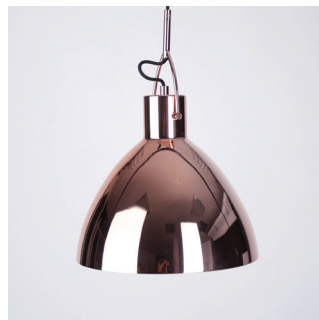

matt black

matt white

copper

matt brass

chrome

Laito Pendant L

Model
SQ-897MP

Material
steel

Light Source
E26 1 x Max 77W

Feature
Shade rotatable

Weight
1.5kg / 3.3lb

- Color**
- matt black
 - matt white
 - copper
 - chrome
 - matt brass