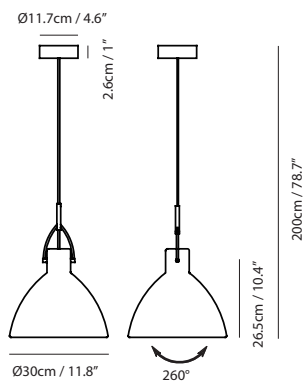

matt black

matt white

copper

matt brass

chrome

Laito Pendant L

Model
SQ-897MP

Material
steel

Light Source
E26 1 x Max 77W

Feature
Shade rotatable

Weight
1.5kg / 3.3lb

- Color**
- matt black
 - matt white
 - copper
 - chrome
 - matt brass