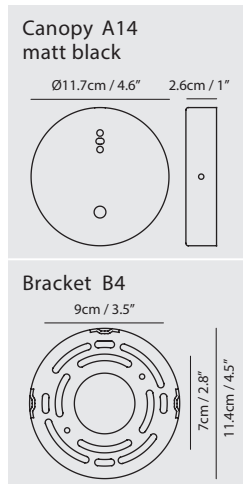

LAITO MINI

SEEDDESIGN

www.SeedDesignUSA.com

Photo Credit : White Interior Design

matt black shade + copper arm

Laito Mini Wall L

Model
SQ-793MWA

Material
steel

Light Source
E12 1 x Max 25W

Feature
On / off rotary switch

Weight
1.4kg / 3.1lb

Color
● matt black shade + copper arm