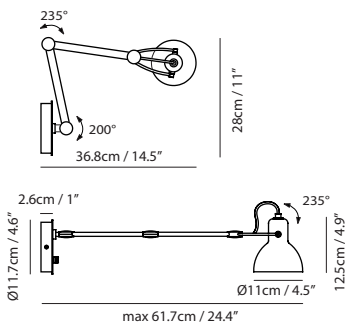

LAITO MINI

SEEDDESIGN

www.SeedDesignUSA.com

Photo Credit : White Interior Design

matt black shade + copper arm

Laito Mini Wall L

Model
SQ-793MWA

Material
steel

Light Source
E12 1 x Max 25W

Feature
On / off rotary switch

Weight
1.4kg / 3.1lb

Color
● matt black shade + copper arm