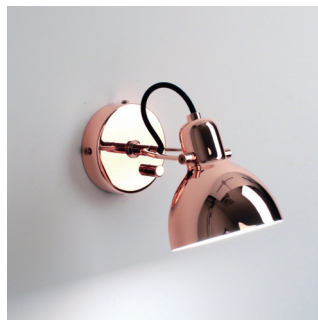

The smallest LAITO in the series, the mini wall lamp has inherited the classic streamlined look and flexible functionality of its larger counterparts.

It offers two types to choose. The mini WL version is with an adjustable arm and shade the wall mounted lamp can be perfectly positioned for your task at hand. As with the rest of the LAITO series aesthetic is never compromised by function.

By Chen, Chao Cheng 陳昭成

matt black

matt white

copper

matt brass

chrome

**Laito Mini Wall**

**Model**  
SQ-793MWR

**Material**  
steel

**Light Source**  
E12 1 x Max 30W

**Feature**  
On / off rotary switch

**Weight**  
0.5kg / 1.1lb

- Color**
- matt black
  - matt white
  - copper
  - chrome
  - matt brass