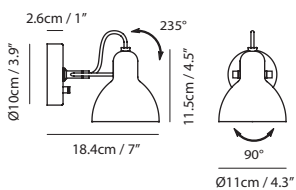

By Chen, Chao Cheng 陳昭成

matt black

matt white

copper

matt brass

chrome

**Laito Mini Wall**

**Model**  
SQ-793MWR

**Material**  
steel

**Light Source**  
E12 1 x Max 30W

**Feature**  
On / off rotary switch

**Weight**  
0.5kg / 1.1lb

- Color**
- matt black
  - matt white
  - copper
  - chrome
  - matt brass