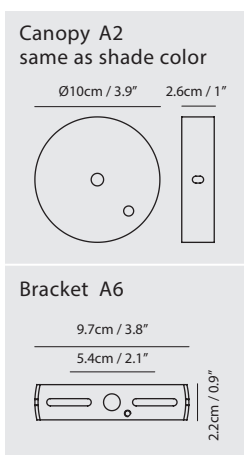

By Chen, Chao Cheng 陳昭成

matt black

matt white

copper

matt brass

chrome

**Laito Mini Wall**

**Model**  
SQ-793MWR

**Material**  
steel

**Light Source**  
E12 1 x Max 30W

**Feature**  
On / off rotary switch

**Weight**  
0.5kg / 1.1lb

- Color**
- matt black
  - matt white
  - copper
  - chrome
  - matt brass