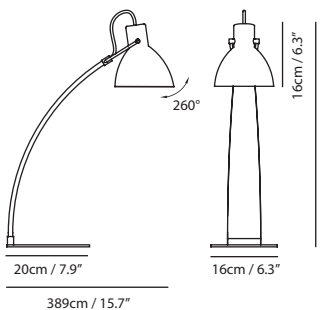

By Chen, Chao Cheng 陳昭成

matt black + red cord

matt gray + orange cord

matt white + turquoise cord

**Laito Wood Table**

**Model**  
SQ-893DWR

**Material**  
steel, beech

**Light Source**  
E26 1 x Max 60W

**Feature**  
In line on/ off switch

**Weight**  
2.1kg / 4.7lb

**Cord**  
200cm / 78.7"

**Color**

- matt gray + red cord
- matt gray + orange cord
- matt white + turquoise cord