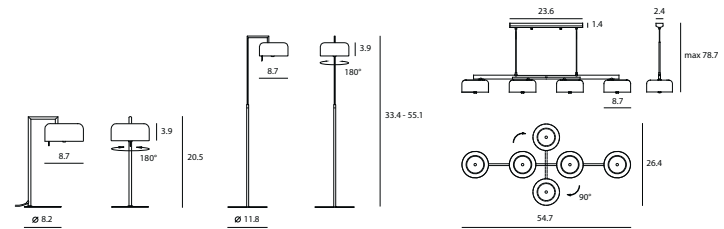

LALU+ 拉魯

By Chen, Chao Cheng, 2014

Lalu+ Table
SQ-250MDR
E26 1 x Max 60W
Dip switch, shade rotatable
Black textile cord
Materials: steel, acrylic diffuser
Color: copper + matt black
shiny jolly green + matt brass

Lalu+ Floor
SQ-250MFR
E26 1 x Max 60W
Dip switch, shade rotatable, height adjustable
Black textile cord
Materials: steel, acrylic diffuser
Color: copper + matt black

Lalu+ Pendant
SQ-250MCTR4
E26 4 x Max 60W
Rotatable cross bar
Black textile wire
Materials: steel, glass diffuser
Color: copper + matt black
Canopy: matt black

Photo Credit: Yi Che Interior Design