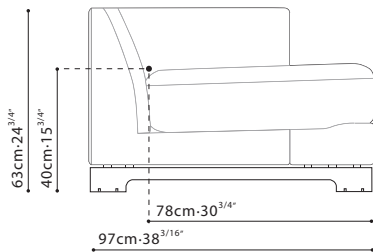

Leg available only in Blackened Metal