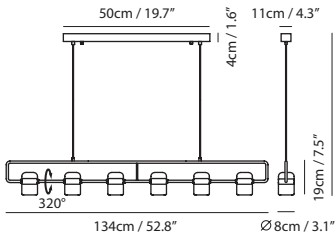

Ling Pendant PL6

Model
SLD-80PF6

Material
frosted glass, steel

Light Source
LED 6 x 6W 3000K CRI90 1270lm

Driver
Built-in dimmable driver
(Triac dimming)

Weight
7.5kg / 16.5lb

Color

- matt black + copper ring
- matt white + matt brass