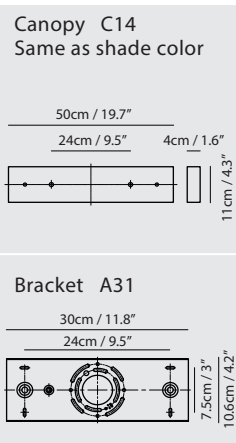

Ling Pendant PL6

Model
SLD-80PF6

Material
frosted glass, steel

Light Source
LED 6 x 6W 3000K CRI90 1270lm

Driver
Built-in dimmable driver
(Triac dimming)

Weight
7.5kg / 16.5lb

Color

- matt black + copper ring
- matt white + matt brass