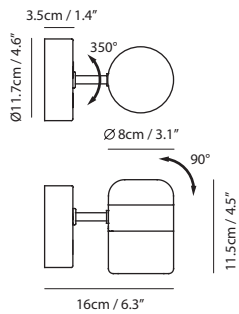

matt black + copper ring

matt white + matt brass ring

**Ling Wall**

**Model**  
SLD-80WTE

**Material**  
steel, frosted glass

**Light Source**  
LED 7W 3000K CRI90 280lm

**Feature**  
Touch dimmer switch

**Weight**  
1.2kg / 2.6lb