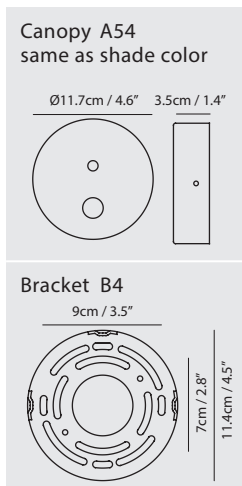

matt black + copper ring

matt white + matt brass ring

**Ling Wall**

**Model**  
SLD-80WTE

**Material**  
steel, frosted glass

**Light Source**  
LED 7W 3000K CRI90 280lm

**Feature**  
Touch dimmer switch

**Weight**  
1.2kg / 2.6lb