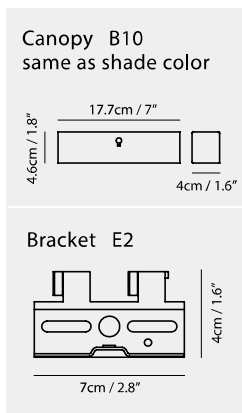

matt black + walnut (wood cap)

matt white + beech (wood cap)

matt black + walnut (wood cap) + round plate

matt white + beech (wood cap) + round plate

**Mumu Wall**

**Model**  
SLD-3981W

**Material**  
aluminum, wood

**Light Source**  
LED 5.7W 3000K CRI90 400lm

**Driver**  
Built-in non-dimmable driver

**Weight**  
0.8kg / 1.8lb

- Color**
-  matt black + walnut (wood cap)
  -  matt white + beech (wood cap)