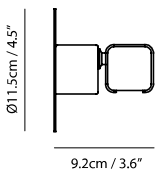

matt black + walnut (wood cap)

matt white + beech (wood cap)

matt black + walnut (wood cap) + round plate

matt white + beech (wood cap) + round plate

**Mumu Wall**

**Model**  
SLD-3981W

**Material**  
aluminum, wood

**Light Source**  
LED 5.7W 3000K CRI90 400lm

**Driver**  
Built-in non-dimmable driver

**Weight**  
0.8kg / 1.8lb

- Color**
-  matt black + walnut (wood cap)
  -  matt white + beech (wood cap)