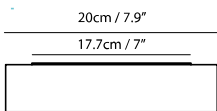

matt black + walnut (wood cap)

matt white + beech (wood cap)

matt black + walnut (wood cap) + round plate

matt white + beech (wood cap) + round plate

**Mumu Wall**

**Model**  
SLD-3981W

**Material**  
aluminum, wood

**Light Source**  
LED 5.7W 3000K CRI90 400lm

**Driver**  
Built-in non-dimmable driver

**Weight**  
0.8kg / 1.8lb

- Color**
-  matt black + walnut (wood cap)
  -  matt white + beech (wood cap)