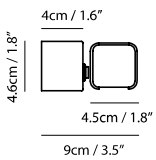

matt black + walnut (wood cap)

matt white + beech (wood cap)

matt black + walnut (wood cap) + round plate

matt white + beech (wood cap) + round plate

**Mumu Wall**

**Model**  
SLD-3981W

**Material**  
aluminum, wood

**Light Source**  
LED 5.7W 3000K CRI90 400lm

**Driver**  
Built-in non-dimmable driver

**Weight**  
0.8kg / 1.8lb

- Color**
-  matt black + walnut (wood cap)
  -  matt white + beech (wood cap)