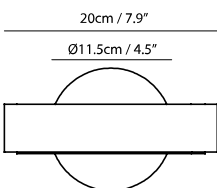

matt black + walnut (wood cap)

matt white + beech (wood cap)

matt black + walnut (wood cap) + round plate

matt white + beech (wood cap) + round plate

**Mumu Wall**

**Model**  
SLD-3981W

**Material**  
aluminum, wood

**Light Source**  
LED 5.7W 3000K CRI90 400lm

**Driver**  
Built-in non-dimmable driver

**Weight**  
0.8kg / 1.8lb

- Color**
-  matt black + walnut (wood cap)
  -  matt white + beech (wood cap)