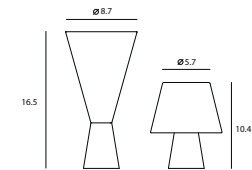

NUMEN 精靈

By Li, Hui Lun, 2008

Numen Table
SQ-420D
E26 1 x Max 60W
In-line on/off hand switch
Clear PVC cord
Flexible lampshade