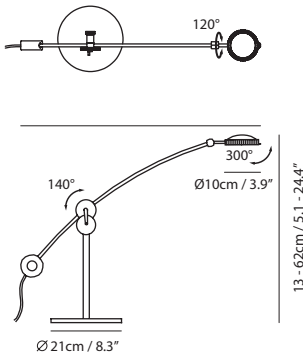

By Chen, Chao Cheng 陳昭成

matt black + copper

**Planet Table****Model**
SLD-100DRTE**Material**
steel, copper (gear)**Light Source**
LED 8.6W 3000K CRI90 350lm**Feature**
Touch dimmer switch**Weight**
3.6kg / 7.9lb**Cord**
280cm / 110.2"**Color**
 matt black + copper