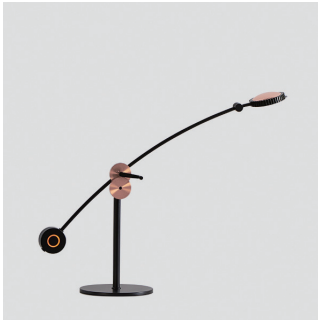

PLANET embodies and represents the SEED ideology. At SEED we are simple, elegant, practical, yet interactive. It took our design geniuses tiresome years to overcome a myriad of technical challenges, but finally, the PLANET was born. PLANET is incredibly polished and sophisticated, yet still so straightforward. The multi-adjustable parts provide the user flexibility to meet their every need. Combining intelligent design with innovational aesthetics, the PLANET is ready to tenderly emit a moon-like illumination through genuine copper/ brass gears.

By Chen, Chao Cheng 陳昭成

matt black + copper

**Planet Table****Model**
SLD-100DRTE**Material**
steel, copper (gear)**Light Source**
LED 8.6W 3000K CRI90 350lm**Feature**
Touch dimmer switch**Weight**
3.6kg / 7.9lb**Cord**
280cm / 110.2"**Color**
 matt black + copper