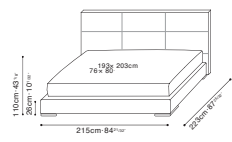

SCREEN

C03J0605 Queen Bed

C03J0606 King Bed

Available in:

Eco Leather Dusk (P)
FC-08

Leather Dark Brown (R)
R-04

*This product will be phased out of stock