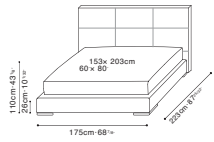

SCREEN

C03J0605 Queen Bed

C03J0606 King Bed

Available in:

Eco Leather Dusk (P)
FC-08

Leather Dark Brown (R)
R-04

*This product will be phased out of stock