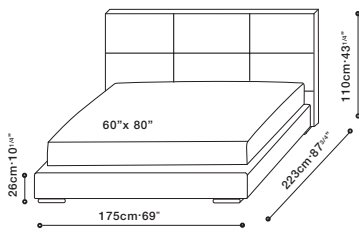

KING
C0330076