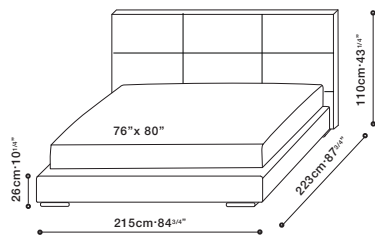

CAL KING
C033007E