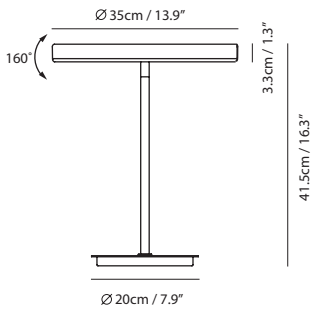

matt black + copper

SOL Table

Model
SLD-350DTE

Material
metal, aluminum, PP

Light Source
LED 15W 2700K CRI90 550lm

Feature
touch dimmer switch

Weight
2kg / 4.4lb

Cord
215cm / 84.7"