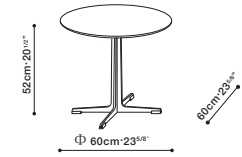

SIDE TABLES

C06D1401