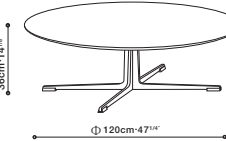

VARY TABLE / TOP: Brown Walnut, Carrara or Imperial Green marble (not all finishes available on all sizes).
BASE: Black Metallic painted Steel base with solid wood batten accents in Brown Walnut. Feet capped with plastic glides.

SIDE TABLES

COFFEE TABLES

C06D1404

COFFEE TABLES