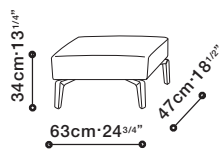

Black Walnut