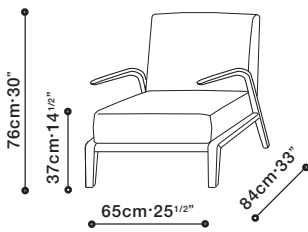

VENUS / SEAT/BACK: Solid Birch seat and back support wrapped in polyurethane foam w/fabric or leather covers (non-removable). **ARMS/LEGS:** Solid Chinese Oak arms and legs w/Teflon glides for feet. **FINISH OPTIONS:** Black Walnut.

C02A1701

C02A1702