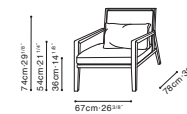

# FLORA LOUNGE

C0220011 Chair

Grey Oak Color Frame, Available in:

Leather Grey (R)  
R-12

Pano Urban (D)  
PANO-05

Leather Dark Brown (R)  
R-04

\*Fabric indicated in red will be phased out of stock

Natural Oak Color Frame, Available in: