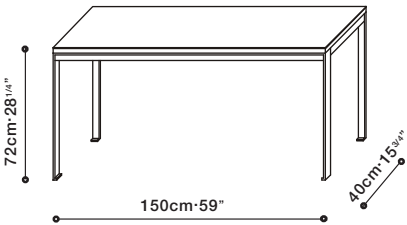

MAX / TOP: Oak veneered MDF in Grey Oak finish. FRAME: Black powder coated steel.

C0516170

Grey Oak