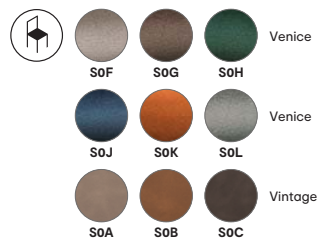

Igloo Soft

Design: Calligaris Studio / Edi & Paolo Ciani

CS/1841
CS/1841-V

CS/1873

CS/1874 180

CS/1874 360

CS/1841 | CS/1841-V