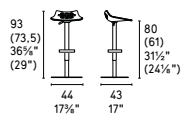

JAM

Design: Archirivolto

CS/1030 US

CS/1059 US

CS/1033 US

CS/1034 US

CS/623 US

CS/1035 US

NOTE

P94 solo/only CS/1059 US
 P95 solo/only CS/1035 US
 P837-P799 solo/only CS/1030 US CS/1059 US CS/623 US

Jam CS/1033 US
P77 / P799-P848
Sgabello / Stool

Jam CS/1059 US
P94 / P799-P837
Sedia / Chair
Planet CS/4005 US
P94 / P94
Tavolo / Table
Mag CS/6029-10A
P262 / P48 / GTA
Credenza / Sideboard
Clever 7138
Case 7099
Portaoggetti /
Storage boxes