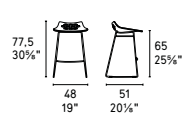

JAM

Design: Archirivolto

CS/1030 US

CS/1059 US

CS/1033 US

CS/1034 US

CS/623 US

CS/1035 US

NOTE

P94 solo/only CS/1059 US
 P95 solo/only CS/1035 US
 P837-P799 solo/only CS/1030 US CS/1059 US CS/623 US

Jam CS/1033 US
P77 / P799-P848
Sgabello / Stool

Jam CS/1059 US
P94 / P799-P837
Sedia / Chair
Planet CS/4005 US
P94 / P94
Tavolo / Table
Mag CS/6029-10A
P262 / P48 / GTA
Credenza / Sideboard
Clever 7138
Case 7099
Portaoggetti /
Storage boxes