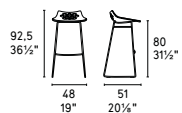

JAM

Design: Archirivolto

CS/1030 US

CS/1059 US

CS/1033 US

CS/1034 US

CS/623 US

CS/1035 US

NOTE

P94 solo/only CS/1059 US
 P95 solo/only CS/1035 US
 P837-P799 solo/only CS/1030 US CS/1059 US CS/623 US

Jam CS/1033 US
P77 / P799-P848
Sgabello / Stool

Jam CS/1059 US
P94 / P799-P837
Sedia / Chair
Planet CS/4005 US
P94 / P94
Tavolo / Table
Mag CS/6029-10A
P262 / P48 / GTA
Credenza / Sideboard
Clever 7138
Case 7099
Portaoggetti /
Storage boxes