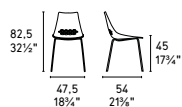

JAM

Design: Archirivolto

CS/1030 US

CS/1059 US

CS/1033 US

CS/1034 US

CS/623 US

CS/1035 US

NOTE

P94 solo/only CS/1059 US
P95 solo/only CS/1035 US
P837-P799 solo/only CS/1030 US CS/1059 US CS/623 US