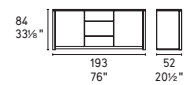

Mag

design by Calligaris Studio

Mag sideboard CS6029-10A P94 / GEW

Cabinets

Mag sideboard CS6029-10A
P94 / GEW

Mag

CS6029-10A

WOOD