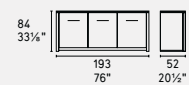

mag plus

CS6069-6
CS6069-6 MTO new

CS6069-7
CS6069-7 MTO new