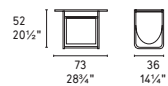

Magazine NEW

Design: Busetti Garuti Redaelli

CS/5108-C | CS/5108-W

Magazine CS/5108-C
P175-R04 / P7C
P15-R04 / P15L
Tavolino /
Coffee table