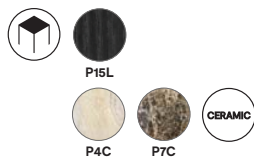

Magazine NEW

Design: Busetti Garuti Redaelli

CS/5108-C | CS/5108-W

Magazine CS/5108-C
P175-R04 / P7C
P15-R04 / P15L
Tavolino /
Coffee table