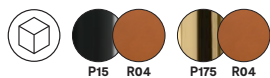

Magazine NEW

Design: Busetti Garuti Redaelli

CS/5108-C | CS/5108-W

Magazine CS/5108-C
P175-R04 / P7C
P15-R04 / P15L
Tavolino /
Coffee table