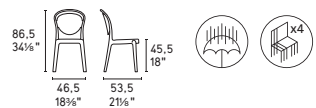

Parisiennne

design by Archirivolto

CS1263

Parisiennne chair CS1263 P266