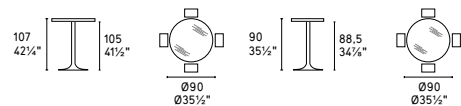

PLANET

Design: Calligaris Studio

CS/4005-VSB

CS/4005-VSC

Planet CS/4005-VSB
Table
Jam CS/1035
Stool