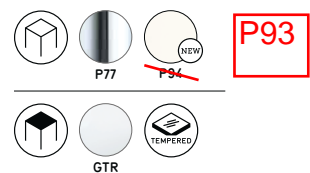

PLANET

Design: Calligaris Studio

CS/4005-VSB

CS/4005-VSC

Planet CS/4005-VSB
Table
Jam CS/1035
Stool