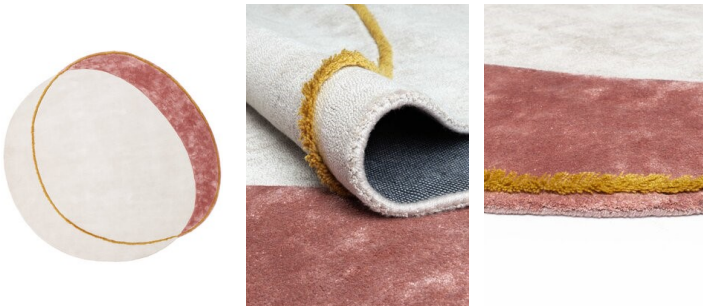

PLAY 259.001

Hand-tufted

97% Viscose / 3% Wool

High-low pile

RND SM: 7'10"Ø

RND LG: 10'5" Ø

100 MULTI