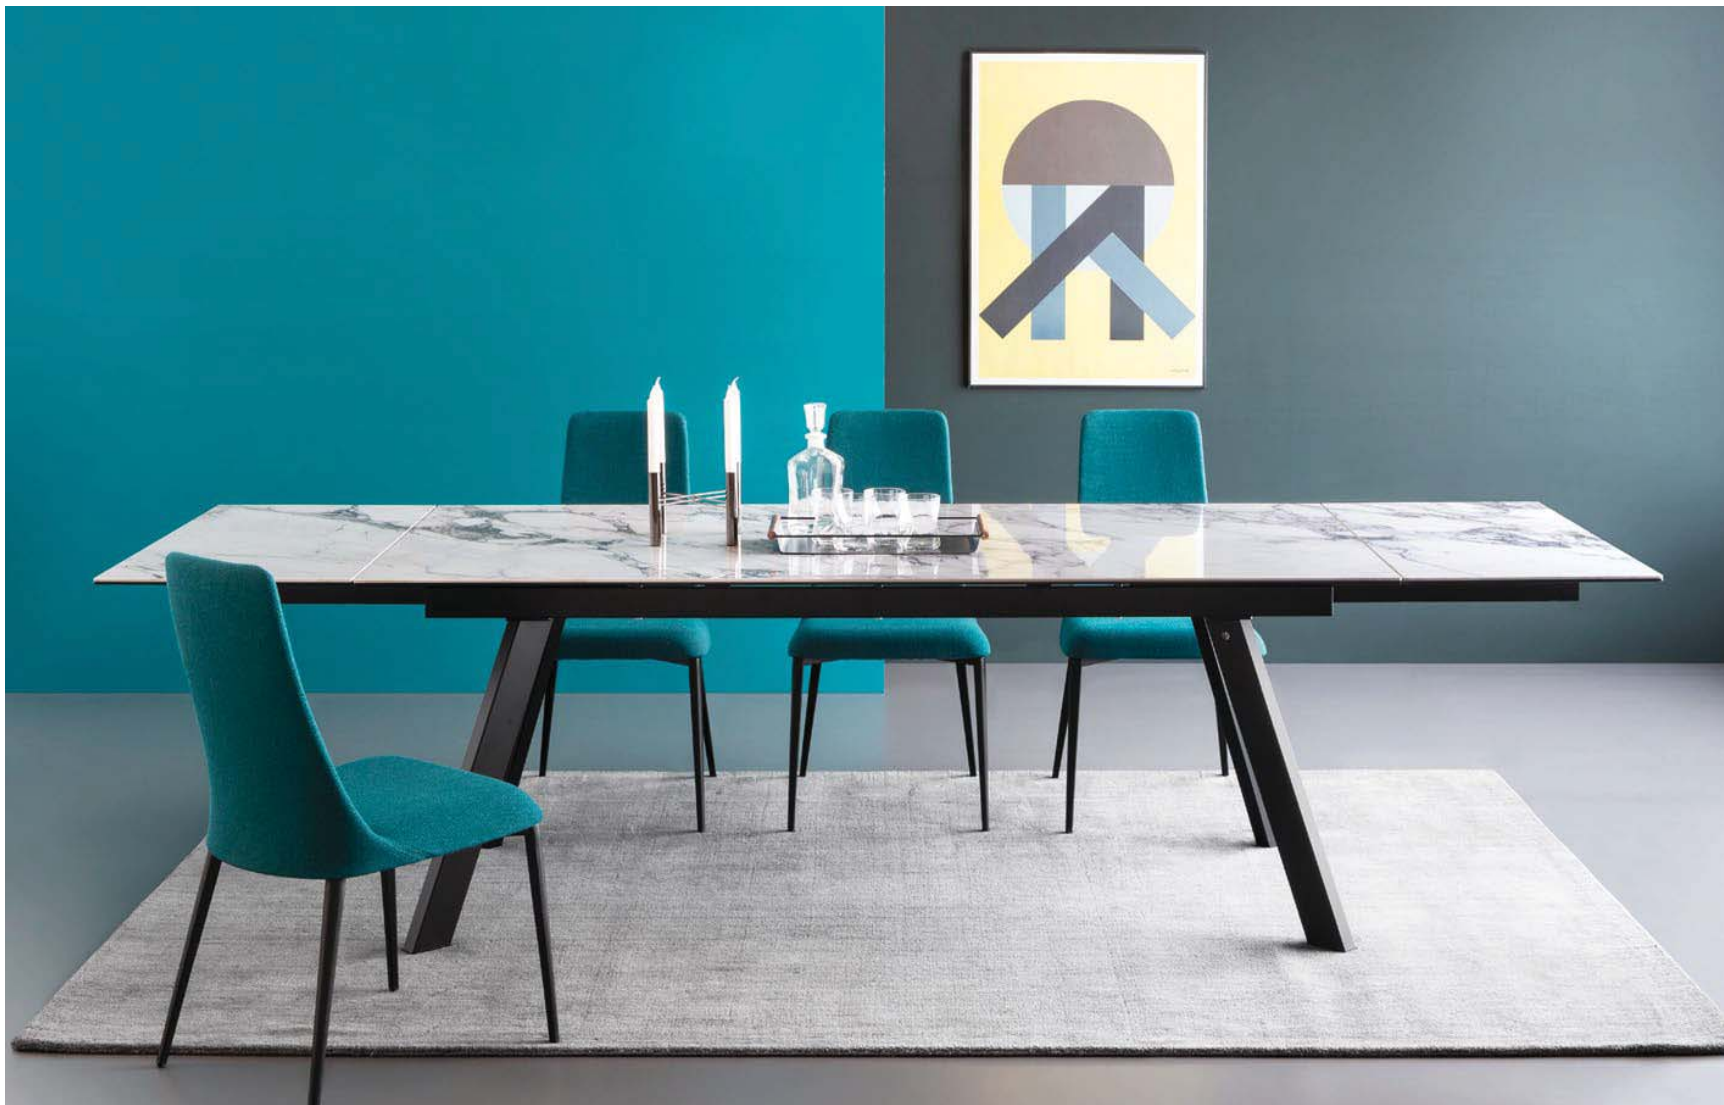

# Ponente

Design: Calligaris Studio

CS/4098-R | CS/4098-R C

CS/4098-XR | CS/4098-XR C

CS/4098-R | CS/4098-XR

Ponente  
CS/4098-XR C  
P15 / P2C  
Tavolo / Table  
Etoile CS/1424  
P15 / S2M  
Sedia / Chair  
Apollo 7195  
Vassoio / Tray  
Lume 7197  
Portacandele /  
Candle holder  
Medley 7185  
Tappeto / Rug