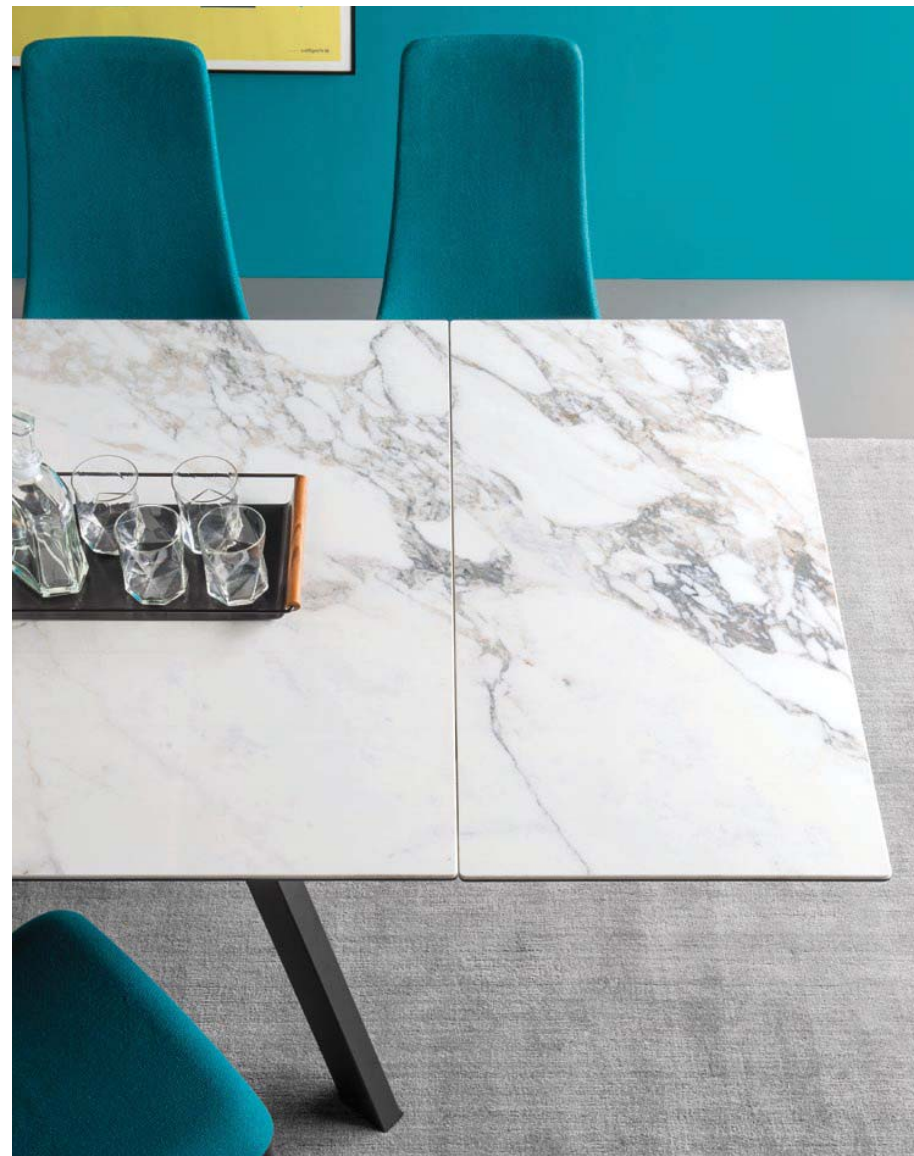

# Ponente

Design: Calligaris Studio

CS/4098-R | CS/4098-R C

CS/4098-XR | CS/4098-XR C

CS/4098-R | CS/4098-XR

Ponente  
CS/4098-XR C  
P15 / P2C  
Tavolo / Table  
Etoile CS/1424  
P15 / S2M  
Sedia / Chair  
Apollo 7195  
Vassoio / Tray  
Lume 7197  
Portacandele /  
Candle holder  
Medley 7185  
Tappeto / Rug