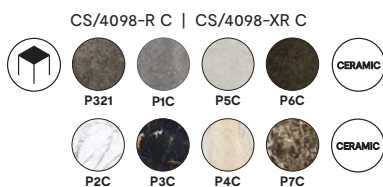

# Ponente

Design: Calligaris Studio

CS/4098-R | CS/4098-R C

CS/4098-XR | CS/4098-XR C

CS/4098-R | CS/4098-XR

Ponente  
CS/4098-XR C  
P15 / P2C  
Tavolo / Table  
Etoile CS/1424  
P15 / S2M  
Sedia / Chair  
Apollo 7195  
Vassoio / Tray  
Lume 7197  
Portacandele /  
Candle holder  
Medley 7185  
Tappeto / Rug