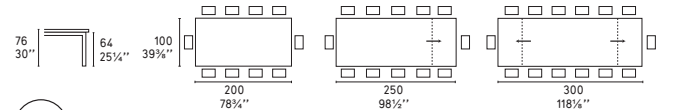

# Ponente

Design: Calligaris Studio

CS/4098-R | CS/4098-R C

CS/4098-XR | CS/4098-XR C

CS/4098-R | CS/4098-XR

Ponente  
CS/4098-XR C  
P15 / P2C  
Tavolo / Table  
Etoile CS/1424  
P15 / S2M  
Sedia / Chair  
Apollo 7195  
Vassoio / Tray  
Lume 7197  
Portacandele /  
Candle holder  
Medley 7185  
Tappeto / Rug