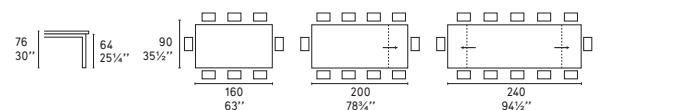

# Ponente

Design: Calligaris Studio

CS/4098-R | CS/4098-R C

CS/4098-XR | CS/4098-XR C

CS/4098-R | CS/4098-XR

Ponente  
CS/4098-XR C  
P15 / P2C  
Tavolo / Table  
Etoile CS/1424  
P15 / S2M  
Sedia / Chair  
Apollo 7195  
Vassoio / Tray  
Lume 7197  
Portacandele /  
Candle holder  
Medley 7185  
Tappeto / Rug