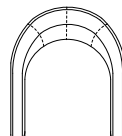

PRETTY

STANDARD FEATURES

- Hard wood frame, seat suspensions in reinforced elastic webbing.
- Seat depth 62 cm - 24".
- Seat height 41 cm - 16".
- Seat width 52 cm - 20".
- Seat cushion in polyurethane covered with wadding.
- Backrest in polyurethane.
- Wood legs height 3 cm - 1" ¼.
- Stitching CUC 503.

NOTES

- Dimensions: the first figure shows sizes in centimeters, the second in inches.
- Titanium painted metal swivel base.
- Geometric patterns fabric is not recommended.

NOTE

- Dimensioni: la prima cifra indica i centimetri, la seconda cifra indica i pollici.
- Base girevole in metallo verniciato titanio.
- Sconsigliato tessuto con disegni geometrici.

PNA
82 / 32"

PNA
70 / 28"

POL
(swivel)
82 / 32"

POL
(swivel)
70 / 28"

72
28"

72
28"

Pretty PNA

Leather / Pelle:
Piuma E525
Stitchings / Cuciture:
CUC 503
Thread col. / Filo col.:
143

\$ 2886

PAG. 187
Gamma Catalogue

Price List / Listino Prezzi

	FABRIC	cat. C Leather	cat. E Leather	cat. F Leather	cat. H Leather	cat. J Leather
PNA Armchair / Poltrona  cm 70 x H. 72 x 82 / inches 28 x H. 28 x 32	\$ 2719	2719	2886	3147	3454	3889
POL Revolving armchair / Poltrona girevole  cm 70 x H. 72 x 82 / inches 28 x H. 28 x 32	\$ 3738	3738	3912	4172	4479	4912