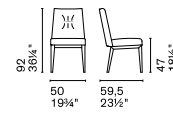

Romy

CS1912

CS1908

CS1906

design by Calligaris Studio

Romy Sedia /Chair CS1912 P12 / L08

Romy Sedia /Chair CS1912 P201 / S0C

CS1912
CS1912-MTO