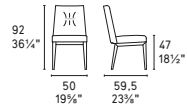

# Romy

Design: Calligaris Studio

CS/1908-V  
CS/1908-LH

CS/1907-V  
CS/1907-LH

CS/1912-V  
CS/1912-LH

CS/1906-V  
CS/1906-LH

CS/1912-V | CS/1912-LH

CS/1906-V | CS/1906-LH  
CS/1907-V | CS/1907-LH  
CS/1908-V | CS/1908-LH

P77 solo/only  
CS/1907-V - CS/1907-LH  
CS/1908-V - CS/1908-LH

Vintage

Pelle /  
Soft leather

Pelle /  
Soft leather

Romy  
CS/1912-V  
P12 / S0C  
Sedia / Chair  
Omnia Glass  
CS/4058-LV  
P12 / P4C  
Tavolo / Table  
Damian 7097  
Vassoio / Tray