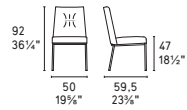

# Romy

Design: Calligaris Studio

CS/1908-V  
CS/1908-LH

CS/1907-V  
CS/1907-LH

CS/1912-V  
CS/1912-LH

CS/1906-V  
CS/1906-LH

CS/1912-V | CS/1912-LH

CS/1906-V | CS/1906-LH  
CS/1907-V | CS/1907-LH  
CS/1908-V | CS/1908-LH

P77 solo/only  
CS/1907-V - CS/1907-LH  
CS/1908-V - CS/1908-LH

Vintage

Pelle /  
Soft leather

Pelle /  
Soft leather

Romy  
CS/1912-V  
P12 / S0C  
Sedia / Chair  
Omnia Glass  
CS/4058-LV  
P12 / P4C  
Tavolo / Table  
Damian 7097  
Vassoio / Tray