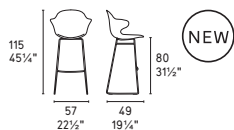

Saint Tropez METAL

Design: Archirivolto

CS/1845

CS/1858 180

CS/1858 360

CS/1859

CS/1879

CS/1880