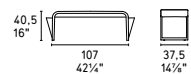

SHAPE

Design: Pio e Tito Toso

CS/5083

Cuoio/
Leather

377

399

D09

Shape CS/5083
377
Panca / Bench
Allure CS/8020-F
P100 / B8D
Lampada / Lamp
Kork 7162-B
Centrotavola /
Centrepiece