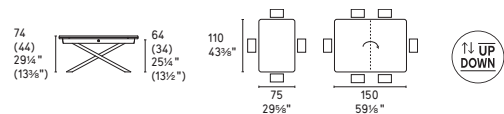

Multi-purpose tables

Sottosopra

design by Edi & Paolo Ciani / Calligaris Studio

CS5095

WOOD

P12 / P15

P201 / P15

NOTE Please check all available combinations in the price list