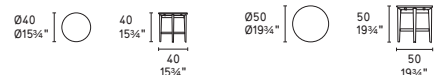

Coffee tables

Symbol

design by Edi & Paolo Ciani

CS5055-P

CS5055-G

WOOD

P201

WOOD