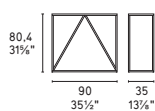

# Thin NEW

Design: Calligaris Studio

CS/5119-S | CS/5119-SC

CS/5119-M | CS/5119-MC

CS/5119-L | CS/5119-LC

CS/5120 | CS/5120-C

CS/5120 | CS/5120-C

Thin CS/5119-S  
 P15 / P15  
 Thin CS/5119-M  
 P15 / P15  
 Thin CS/5119-L  
 P15 / P7C  
 Tavolino / Coffee table  
 Thin CS/5120  
 P15 / P15  
 Consolle / Console