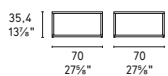

# Thin NEW

Design: Calligaris Studio

CS/5119-S | CS/5119-SC

CS/5119-M | CS/5119-MC

CS/5119-L | CS/5119-LC

CS/5120 | CS/5120-C

CS/5120 | CS/5120-C

Thin CS/5119-S  
 P15 / P15  
 Thin CS/5119-M  
 P15 / P15  
 Thin CS/5119-L  
 P15 / P7C  
 Tavolino / Coffee table  
 Thin CS/5120  
 P15 / P15  
 Consolle / Console