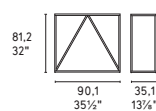

# Thin NEW

Design: Calligaris Studio

CS/5119-S | CS/5119-SC

CS/5119-M | CS/5119-MC

CS/5119-L | CS/5119-LC

CS/5120 | CS/5120-C

CS/5120 | CS/5120-C

Thin CS/5119-S  
 P15 / P15  
 Thin CS/5119-M  
 P15 / P15  
 Thin CS/5119-L  
 P15 / P7C  
 Tavolino / Coffee table  
 Thin CS/5120  
 P15 / P15  
 Consolle / Console