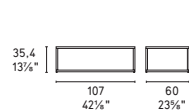

# Thin NEW

Design: Calligaris Studio

CS/5119-S | CS/5119-SC

CS/5119-M | CS/5119-MC

CS/5119-L | CS/5119-LC

CS/5120 | CS/5120-C

CS/5120 | CS/5120-C

Thin CS/5119-S  
 P15 / P15  
 Thin CS/5119-M  
 P15 / P15  
 Thin CS/5119-L  
 P15 / P7C  
 Tavolino / Coffee table  
 Thin CS/5120  
 P15 / P15  
 Consolle / Console