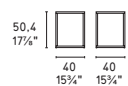

# Thin NEW

Design: Calligaris Studio

CS/5119-S | CS/5119-SC

CS/5119-M | CS/5119-MC

CS/5119-L | CS/5119-LC

CS/5120 | CS/5120-C

CS/5120 | CS/5120-C

Thin CS/5119-S  
 P15 / P15  
 Thin CS/5119-M  
 P15 / P15  
 Thin CS/5119-L  
 P15 / P7C  
 Tavolino / Coffee table  
 Thin CS/5120  
 P15 / P15  
 Consolle / Console