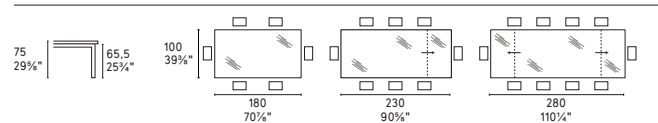

# Tower

Design: Calligaris Studio

CS/4057-R

Tower CS/4057-R  
P77 / GXT  
Tavolo / Table  
Bess CS/1367-LH  
P77 / DO4  
Sedia / Chair  
Sunny 7170  
Centrotavola /  
Centrepiece  
Medley 7185  
Tappeto / Rug