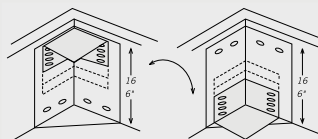

- Struttura in legno e multistrato
- Imbottitura testiera e base in poliuretano rivestito in fald.
- Altezza testiera 93 cm.
- Altezza base 32 cm.
- Piedi in legno altezza 4,5 cm.
- Materasso non incluso nel prezzo.
- Retro testiera in tessuto.
- Reti letto con doghe in legno.
- Cucitura CUC 501B.

NOTES

- Dimensions: the first figure shows sizes in centimeters, the second in inches.
- Pillows shown are not included in the price.
- Suggested bench P008-A or P008-C or P008-D Tulip Bench.
- Storage base available upon request, $ 1250 up-charge.

NOTE

- Dimensioni: la prima cifra indica i centimetri, la seconda cifra indica i pollici.
- I cuscini presenti in foto non sono compresi nel prezzo.
- Panca consigliata P008-A o P008-C o P008-D Tulip Bench.
- Disponibile su richiesta base contenitore, con supplemento $ 1250.

European sizes / Misure europee

233 / 92" 93 37"		L05 136 / 54" mattress 31"x79" materasso 80x200	L15 216 / 85" mattress 63"x79" materasso 160x200
L25 236 / 93" 	L35 246 / 97" 	L45 256 / 101" mattress 79"x79" materasso 200x200	
mattress 71"x79" materasso 180x200	mattress 75"x79" materasso 190x200		

American sizes / Misure americane

L10 223 / 88" 93 37"		L10 192 / 76" mattress 54"x75" materasso 137x190.5	L20 236 / 93" 93 37"		L20 207 / 81" mattress 60"x80" materasso 152x203.5
L30 236 / 93" 93 37"		L30 248 / 98" mattress 76"x80" materasso 193x203.5	L40 246 / 97" 93 37"		L40 238 / 94" mattress 72"x84" materasso 183x213.5

A special metal support allows to place the slats in different positions from 2 cm - 3/4" to 18 cm - 7" from the edge of the bed base. Not available with storage base.

Una speciale piastra di supporto permette alla rete di essere abbassata in diverse posizioni, da 2 cm a 18 cm dal bordo della base. Non disponibile con base contenitore.

Version with double movement storage base, usable space height 18 cm - 7".

Versione con base contenitore a doppio movimento, spazio utile altezza 18 cm.

SPECIAL LENGTH: LUNGHEZZE SPECIALI:

Up to 10 cm + 8% - Up to 20 cm + 15%
Fino a 10 cm + 8% - Fino a 20 cm + 15%

Tulip Night L30

Leather / Pelle: **Club C048**
Piping / Filetto: **Club C045**
Thread col. / Filo col.: **116**