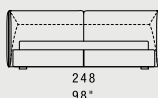

Tulip Night L30

Leather / Pelle: **Club C048**
Piping / Filetto: **Club C045**
Thread col. / Filo col.: **116**

$ 7907

PAG. 188 - 189 Gamma Catalogue