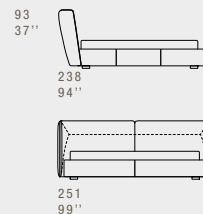

$ 8142

PAG. 163 Atmosphere Catalogue

Price List / Listino Prezzi

P08 Bench / Panca

cm 150 x H. 39 x 50 / inches 59 x H. 15 x 20

FABRIC	cat. C Leather	cat. E Leather	cat. F Leather	cat. H Leather	cat. J Leather	weight & carton box volume
$ 2647	2647	2731	2844	2915	3070	kg 26 m³ 0,45

Available with different leg options see Benches price list pages 164-165

Disponibile con varie tipologie di piedi vedi listino Benches pag. 164-165