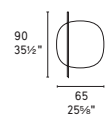

Vanity

design by Busetti Garuti Redaelli

CS5111-P

CS5111-G

MIRROR

P15 / GMR

P175 / GMB

Mirror to be fitted horizontally or vertically to the wall.