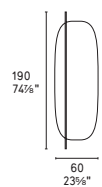

Vanity

design by Busetti Garuti Redaelli

CS5111-P

CS5111-G

MIRROR

P15 / GMR

P175 / GMB

Mirror to be fitted horizontally or vertically to the wall.