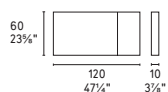

Viewpoints NEW

Design: Busetti Garuti Redaelli

CS/5110-V

CS/5110-O

GMR GMB

Viewpoints
 CS/5110-O
 GMR / GMB
 Specchi / Mirrors
 Senzatempo 7201
 Orologio / Clock
 Ninfea 7190
 Centritavola /
 Centrepieces
 Geoma
 CS/8026-T
 P12C
 Lampada / Lamp
 Opera CS/6051-1
 P176 / P176 / P176
 Credenza /
 Sideboard