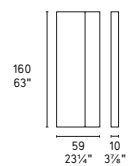

Viewpoints NEW

Design: Busetti Garuti Redaelli

CS/5110-V

CS/5110-O

GMR GMB

Viewpoints
 CS/5110-O
 GMR / GMB
 Specchi / Mirrors
 Senzatempo 7201
 Orologio / Clock
 Ninfea 7190
 Centritavola /
 Centrepieces
 Geoma
 CS/8026-T
 P12C
 Lampada / Lamp
 Opera CS/6051-1
 P176 / P176 / P176
 Credenza /
 Sideboard