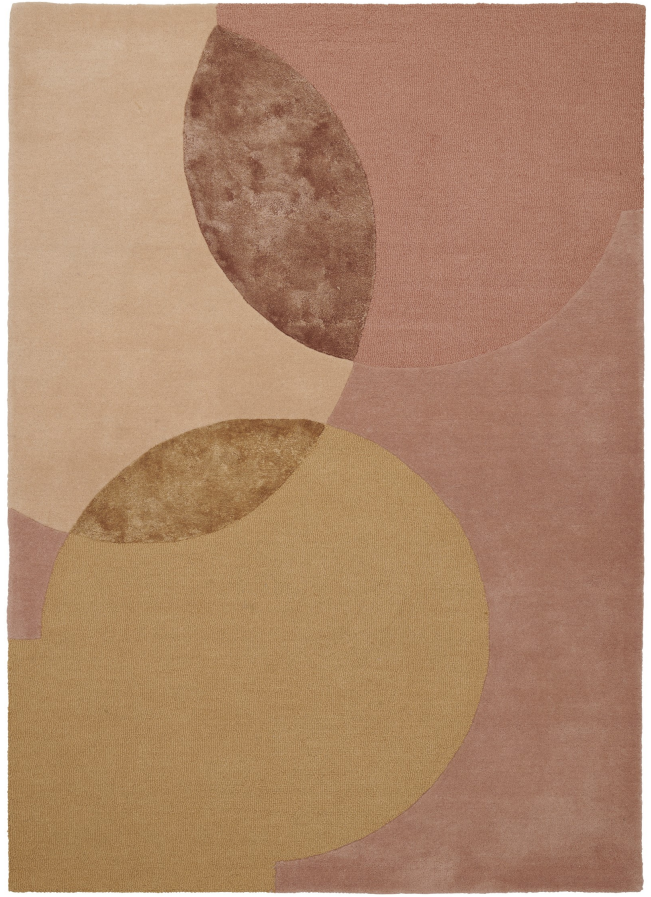

INDIGO

MUSTARD

## **CALDERA**

Hand-tufted

75% Wool / 25% Viscose

SMALL: 5'7" x 7'9"

MEDIUM: 6'6" x 9'8"

LARGE: 8'3" x 11'6"