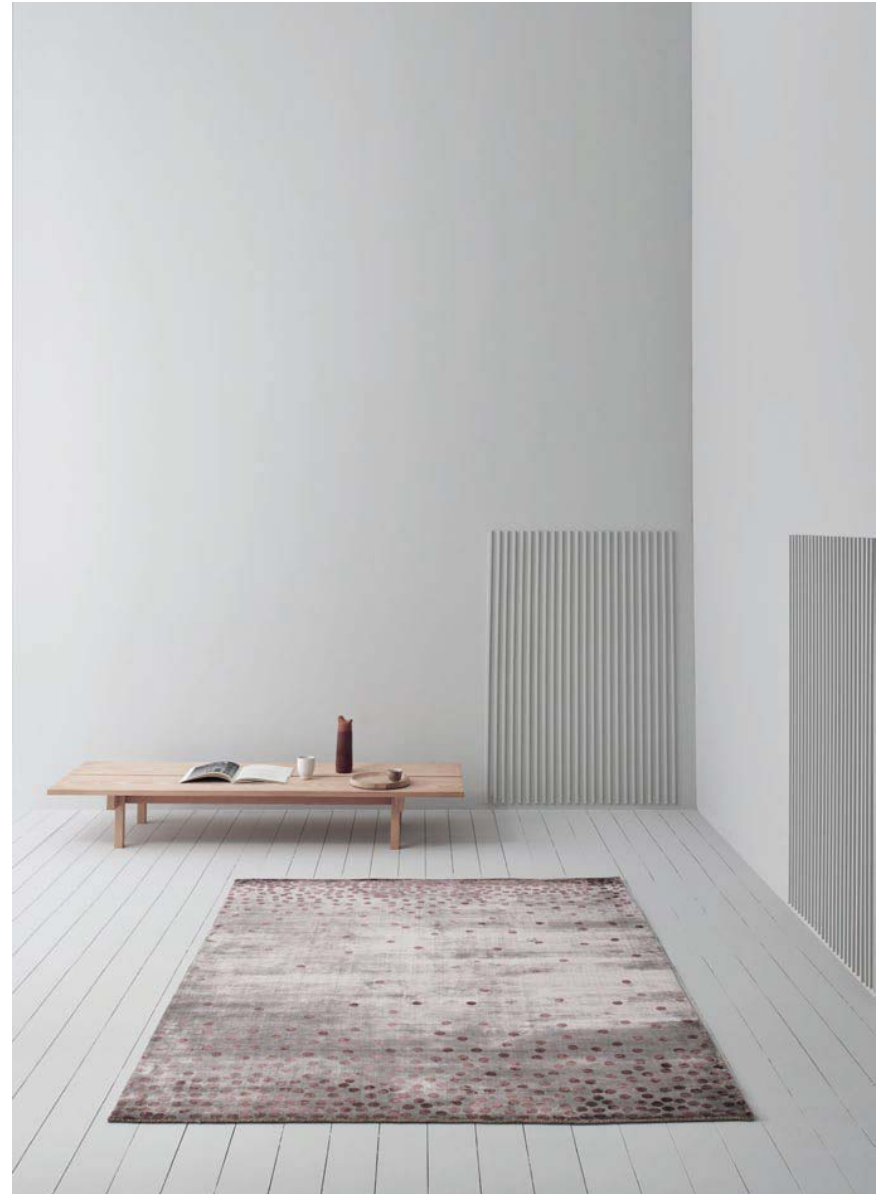

BORDEAUX

CACTUS

OCHRE

*Model* DOTTO  
*Quality* HANDLOOM  
*Surface composition* 100% VISCOSE  
*Fringes* NO  
*Sizes (cm)* 140/200, 170/240, 200/300

WWW.LINEDESIGN.COM

**DOTTO**  
BORDEAUX