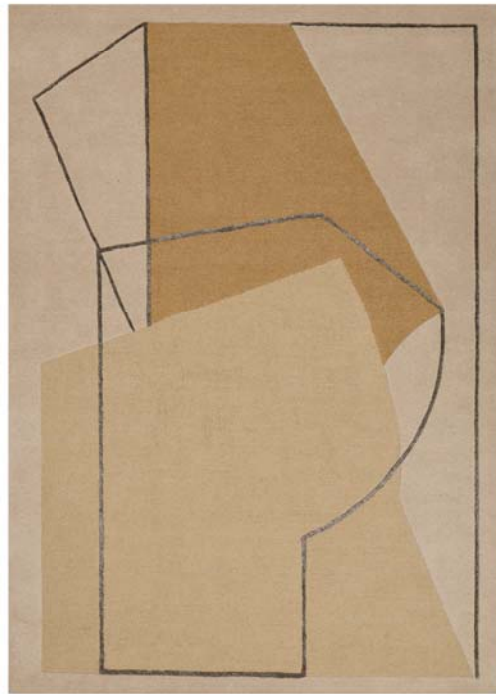

ROSE

YELLOW

*Model* FURBO

*Quality* HAND-TUFTED

*Surface composition* WOOL / VISCOSE

*Fringes* NO

*Stocked sizes* 5'7" x 7'9" - 6'6" x 9'8" - 8'3" x 11'6"