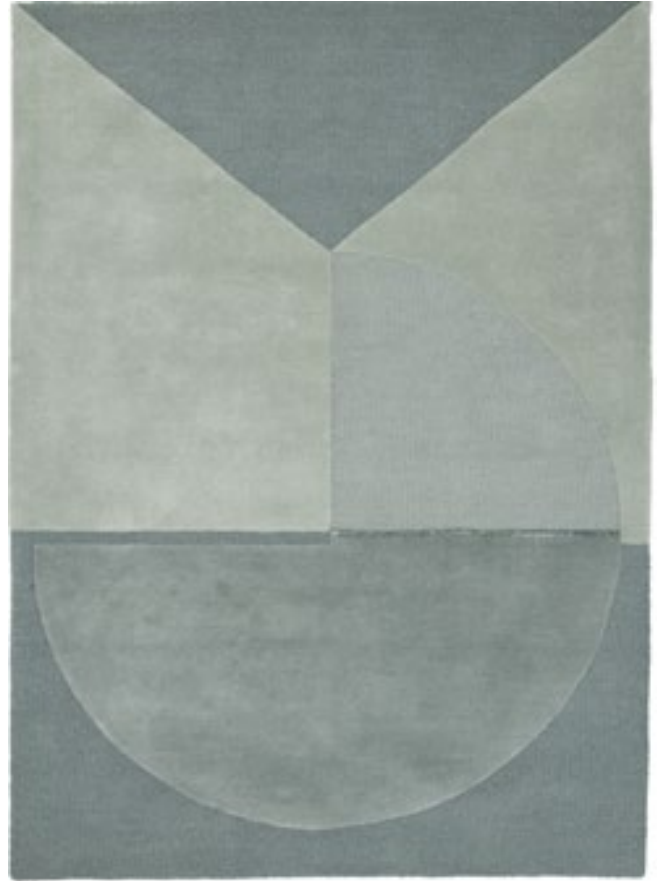

ANTHRACITE

AQUA

## **SATOMI**

Handloomed

95% Wool / 5% Viscose

SMALL: 5'7" x 7'9"

MEDIUM: 6'6" x 9'8"

LARGE: 8'3" x 11'6"