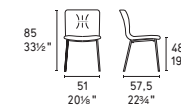

Chairs and stools

Annie

CS1809

CS1846

CS1848

CS1852

WOOD

P12

P201

CS1809
CS1846

METAL

P15

P16

CS1848
CS1852

MALMO

SQ4

SQ5

SQ6

CS1809
CS1852

SOFT LEATHER

D04

CS1809
CS1852

VENICE

S0F

S0J

CS1846
CS1848

NOTE Please check all available combinations in the price list