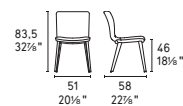

Annie

design by Edi & Paolo Ciani / Calligaris Studio

Annie chair CS1852 P15 / SQ4

Annie chair
CS1809 P201 / D04

Chairs and stools

Annie chair
CS1848 P15 / S0F

Annie

CS1809