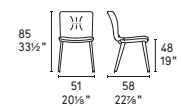

Chairs and stools

Annie

CS1809

CS1846

CS1848

CS1852

WOOD

P12

P201

CS1809
CS1846

METAL

P15

P16

CS1848
CS1852

MALMO

SQ4

SQ5

SQ6

CS1809
CS1852

SOFT LEATHER

D04

CS1809
CS1852

VENICE

S0F

S0J

CS1846
CS1848

NOTE Please check all available combinations in the price list