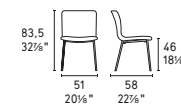

Chairs and stools

Annie

CS1809

CS1846

CS1848

CS1852

WOOD

P12

P201

CS1809
CS1846

METAL

P15

P16

CS1848
CS1852

MALMO

SQ4

SQ5

SQ6

CS1809
CS1852

SOFT LEATHER

D04

CS1809
CS1852

VENICE

S0F

S0J

CS1846
CS1848

NOTE Please check all available combinations in the price list