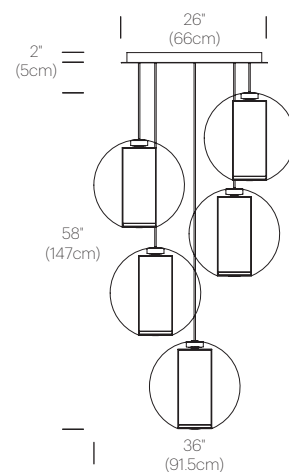

## PACKAGING WEIGHT AND DIMENSIONS

Bel Occhio:	11.7LBS	18.5" X 19" X 21"
	5.3KGS	47cm X 48cm X 53cm
Chandelier canopy 26":	30LBS	32" X 32" X 6"
	13.6KGS	81cm X 81cm X 15cm

## DIMENSIONS

BEL OCCHIO CHANDELIER 3

BEL OCCHIO CHANDELIER 5

CHANDELIER CANOPY 26"