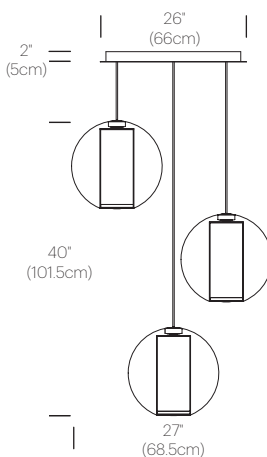

## PACKAGING WEIGHT AND DIMENSIONS

Bel Occhio:	11.7LBS	18.5" X 19" X 21"
	5.3KGS	47cm X 48cm X 53cm
Chandelier canopy 26":	30LBS	32" X 32" X 6"
	13.6KGS	81cm X 81cm X 15cm

## DIMENSIONS

BEL OCCHIO CHANDELIER 3

BEL OCCHIO CHANDELIER 5

CHANDELIER CANOPY 26"