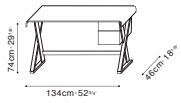

BETTY

C0500094 Desk

Available in:

Grey Oak

HANNA

C0500035 Table

White Metal Base, Top Available in:

Carrara Marble